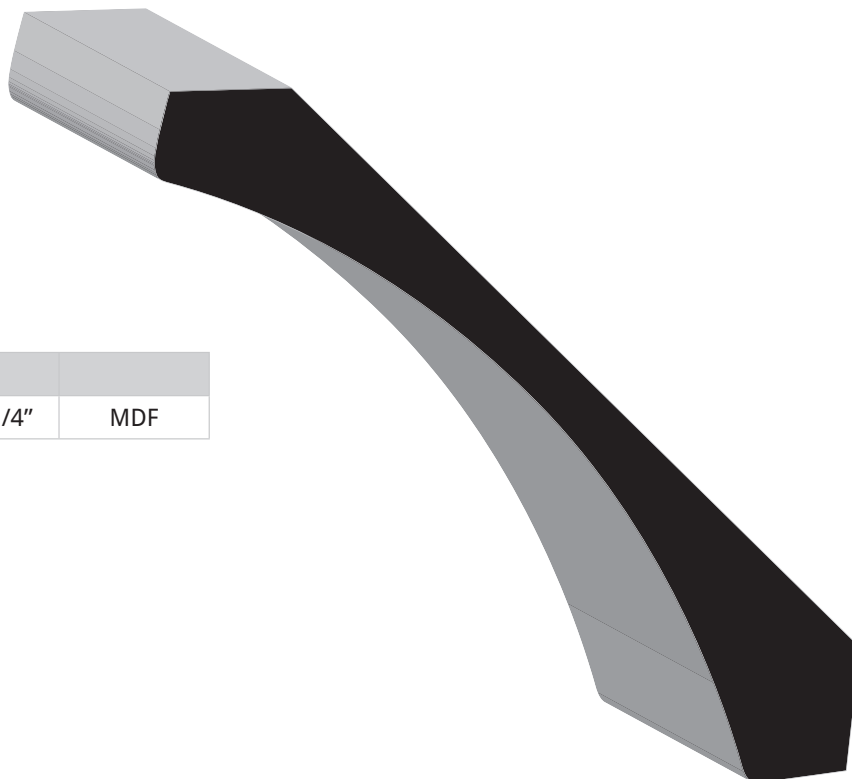

CEILING - CROWN/BED

SKU	Crown	
L47	11/16" x 4-5/8"	Clear, Primed, MDF, PVC (11/16" x 4-5/8")

SKU	Crown	
525	3/4" x 5"	MDF

CEILING - CROWN/BED

SKU	Crown	
L45	9/16" x 5-1/4"	Clear, Primed, PVC
545	9/16" x 5-1/4"	MDF