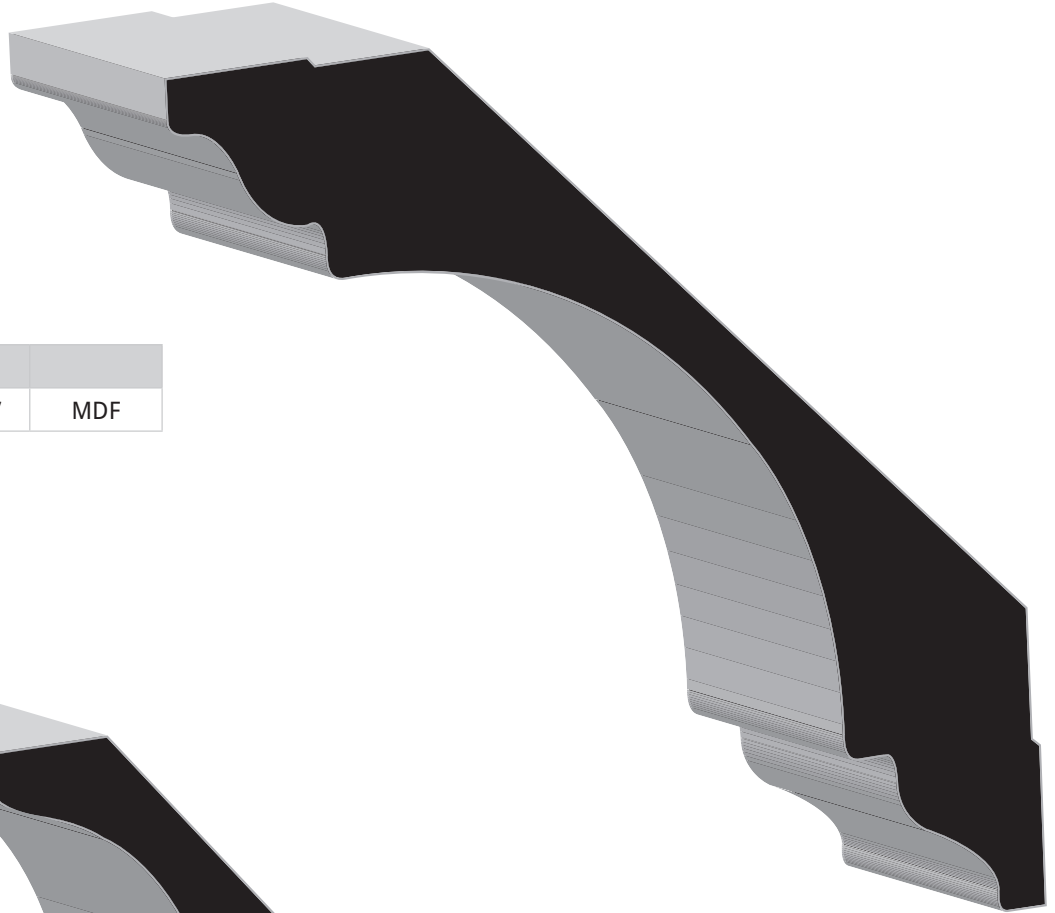

CEILING - CROWN/BED

SKU	Crown	
500	1-1/8" x 6-5/16"	MDF