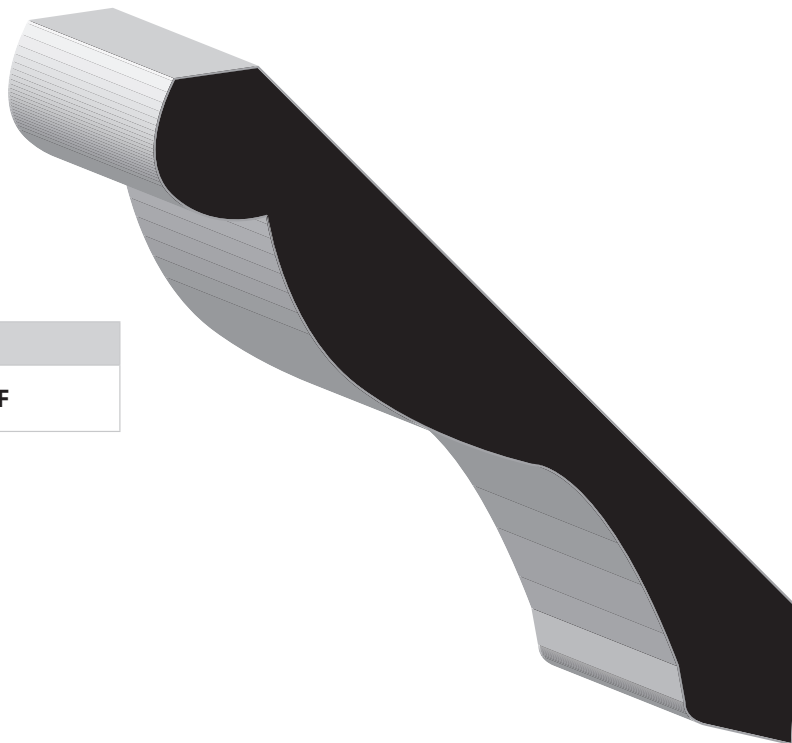

SKU	Crown	
525	3/4" x 5"	MDF