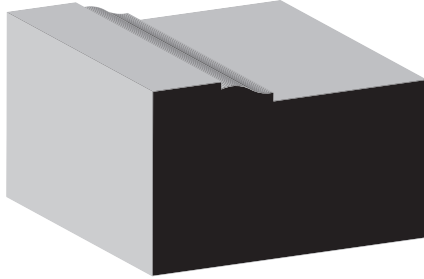

SKU	Brick Mould	
180	1-1/4" x 2"	Clear, Primed, PVC