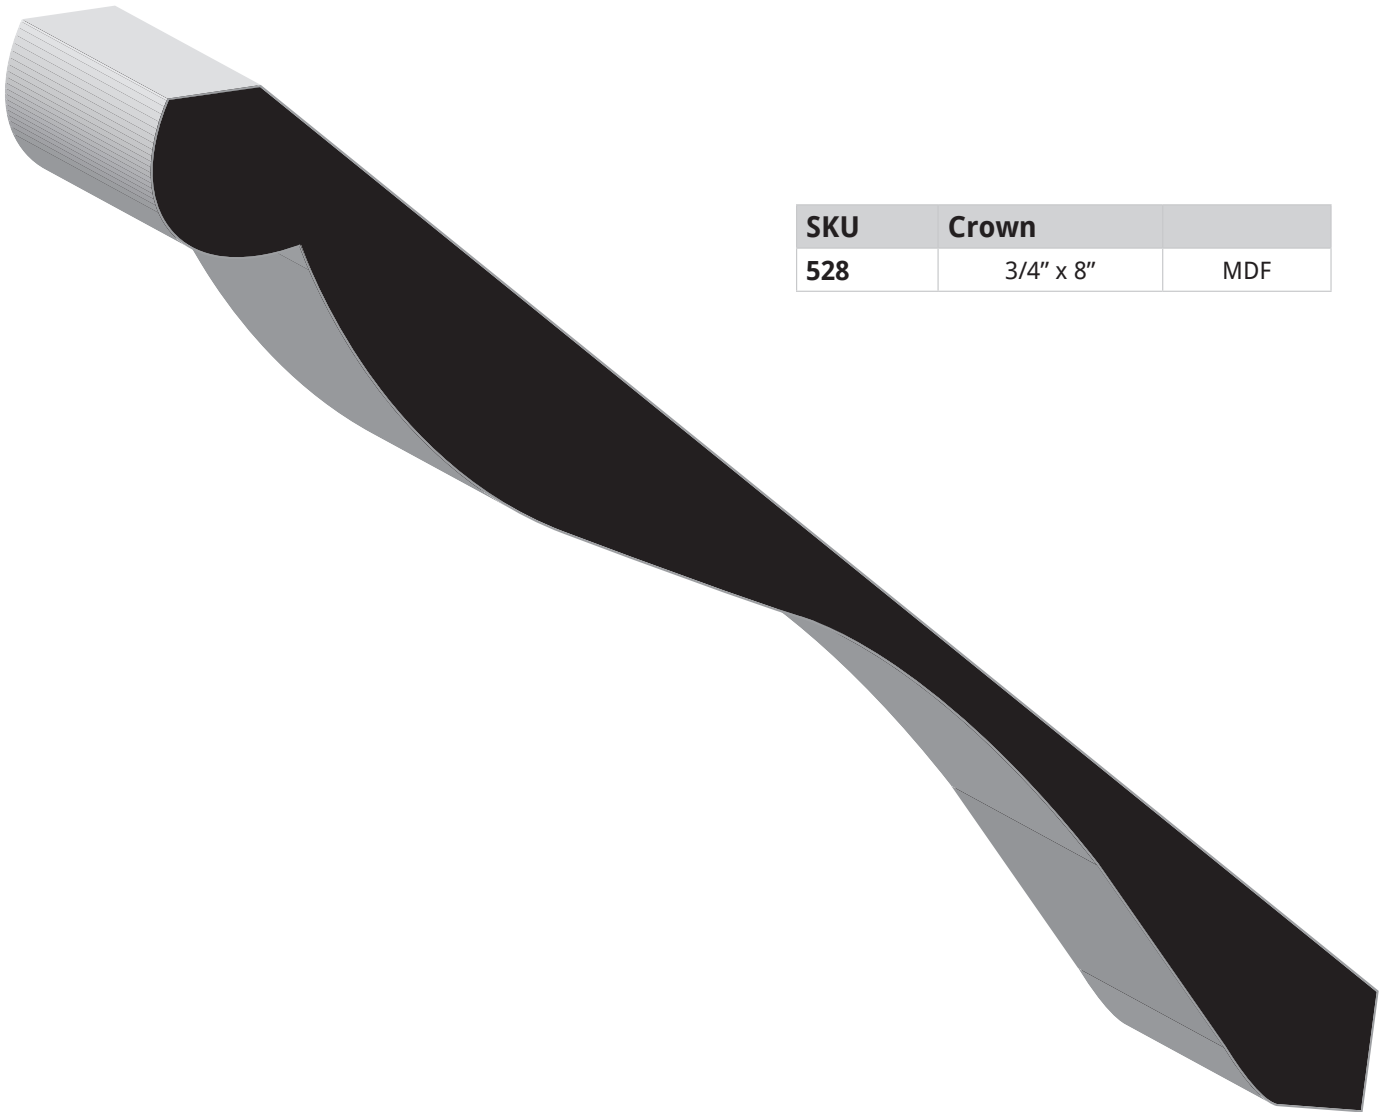

SKU	Crown	
653	3/4" x 5-1/4"	MDF

CEILING - CROWN/BED

SKU	Crown	
500	1-1/8" x 6-5/16"	MDF

SKU	Crown	
504	1 1/16" x 7"	MDF

CEILING - CROWN/BED

SKU	Crown	
505	1" x 7"	MDF

SKU	Crown	
562	1-1/4" x 7-1/4"	MDF

CEILING - CROWN/BED