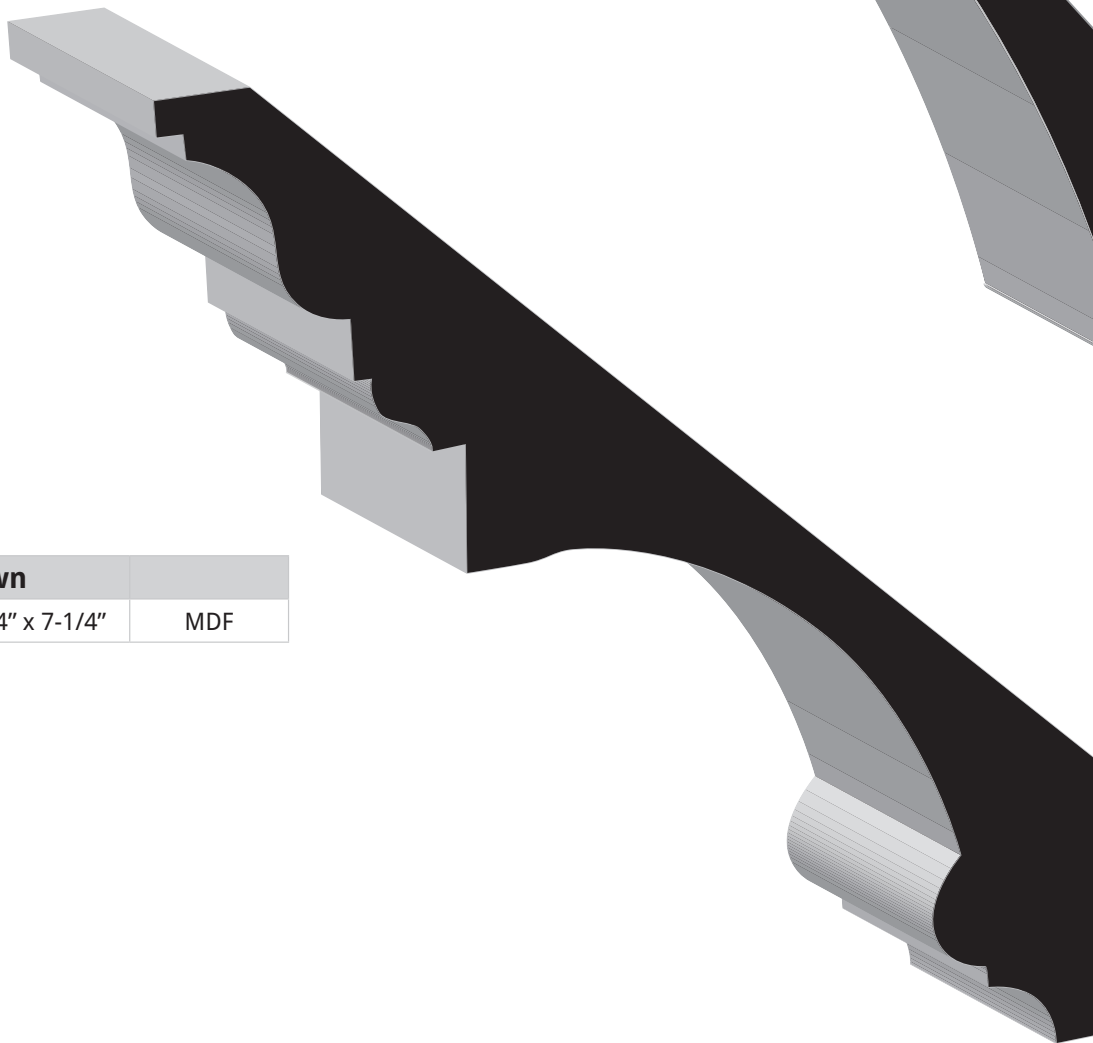

SKU	Crown	
653	3/4" x 5-1/4"	MDF

CEILING - CROWN/BED

SKU	Crown	
500	1-1/8" x 6-5/16"	MDF

SKU	Crown	
504	1 1/16" x 7"	MDF

CEILING - CROWN/BED

SKU	Crown	
505	1" x 7"	MDF

SKU	Crown	
562	1-1/4" x 7-1/4"	MDF

CEILING - CROWN/BED