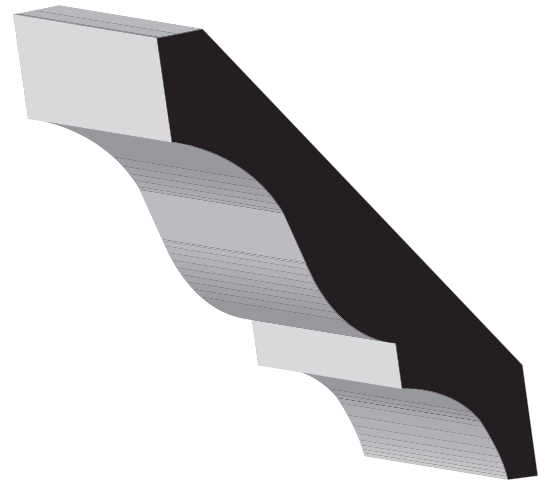

SKU	Bed	
75	9/16" x 1-5/8"	Clear, Primed, PVC

SKU	Bed	
74	9/16" x 1-3/4"	Primed

SKU	Crown	
RAMS CROWN	1-13/16" x 2"	Primed

SKU	Crown	
54	9/16" x 2-1/4"	Clear, Primed

SKU	Crown	
52	9/16" x 2-3/4"	Clear, Primed