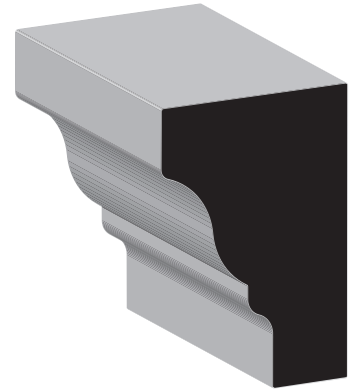

24

S4S

S4S BOARDS/ S4S STOCKS & SQUARE

25

GENERAL PURPOSE

CHAMFER, FULL ROUND, HAND RAIL, & LATTICE

26

CEILING - CROWN/BED

SKU	Bed	
75	9/16" x 1-5/8"	Clear, Primed, PVC

SKU	Bed	
74	9/16" x 1-3/4"	Primed

SKU	Crown	
RAMS CROWN	1-13/16" x 2"	Primed

SKU	Crown	
54	9/16" x 2-1/4"	Clear, Primed

SKU	Crown	
52	9/16" x 2-3/4"	Clear, Primed