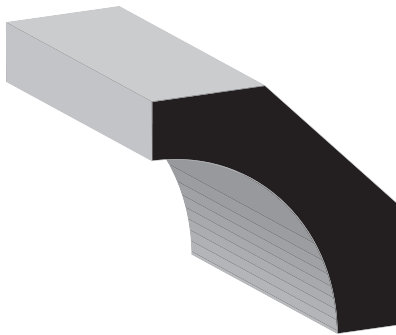

SKU	Cove	
85	9/16" x 1-3/4"	Clear