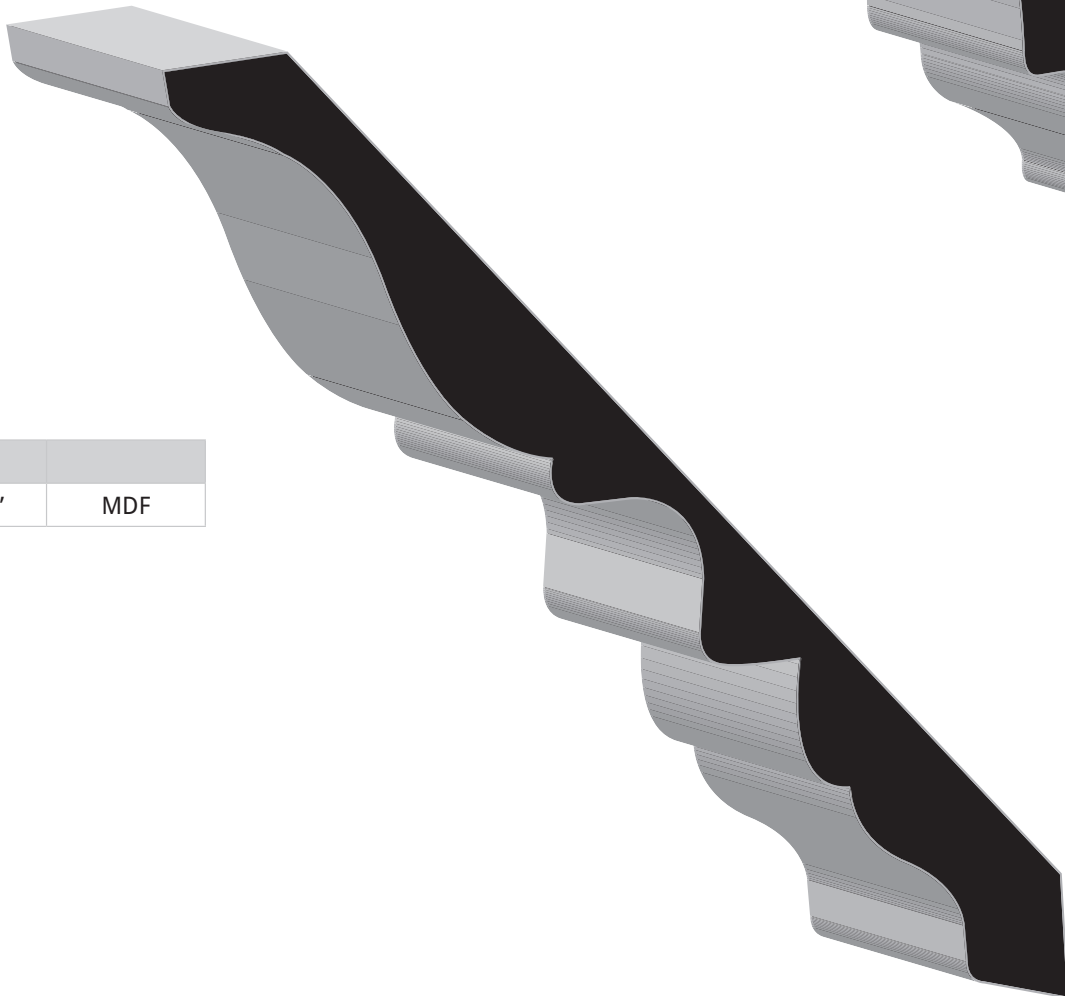

SKU	Crown	
504	1 1/16" x 7"	MDF