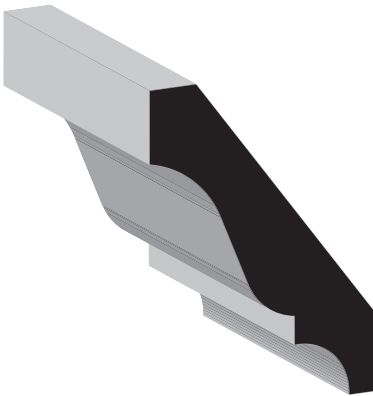

SKU	Bed	
75	9/16" x 1-5/8"	Clear, Primed, PVC

SKU	Bed	
74	9/16" x 1-3/4"	Primed

SKU	Crown	
RAMS CROWN	1-13/16" x 2"	Primed

SKU	Crown	
54	9/16" x 2-1/4"	Clear, Primed

SKU	Crown	
52	9/16" x 2-3/4"	Clear, Primed