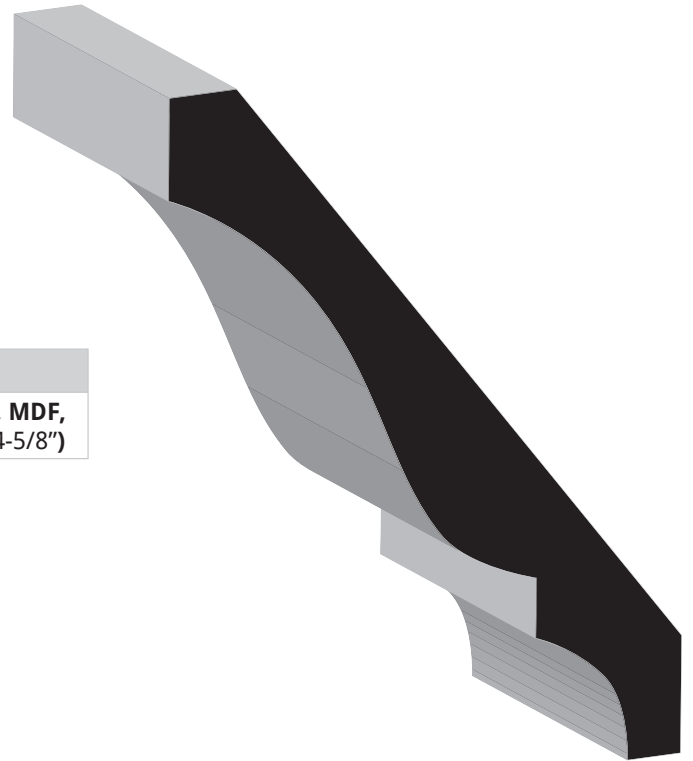

CEILING - CROWN/BED

SKU	Crown	
L47	11/16" x 4-5/8"	Clear, Primed, MDF, PVC (11/16" x 4-5/8")