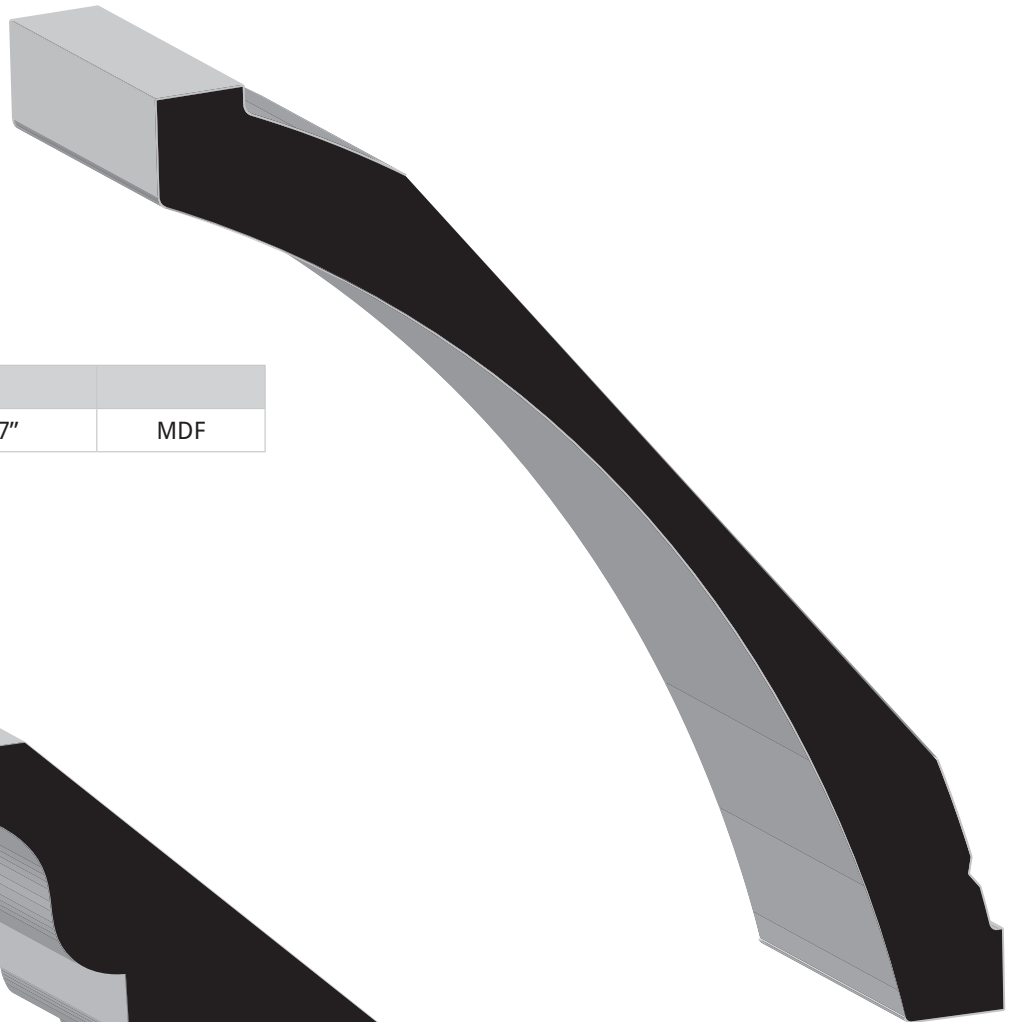

SKU	Crown	
653	3/4" x 5-1/4"	MDF

CEILING - CROWN/BED

SKU	Crown	
500	1-1/8" x 6-5/16"	MDF

SKU	Crown	
504	1 1/16" x 7"	MDF

CEILING - CROWN/BED

SKU	Crown	
505	1" x 7"	MDF

SKU	Crown	
562	1-1/4" x 7-1/4"	MDF

CEILING - CROWN/BED