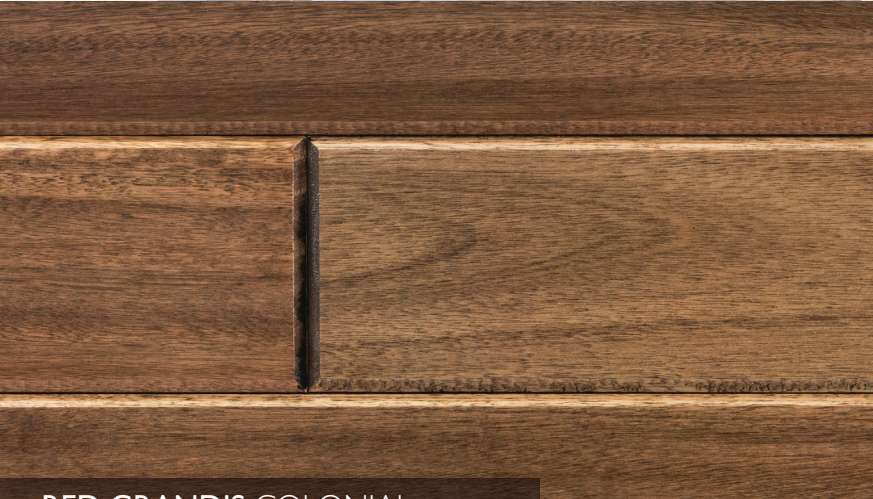

RED GRANDIS COLONIAL