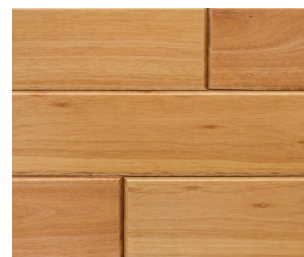

RED GRANDIS

PREMIUM TROPICAL HARDWOOD

RED GRANDIS AUBURN

ELEVATE YOUR SPACE WITH THE NATURAL BEAUTY OF WOOD CEILINGS & WALLS

CREATE A WARM AND INVITING SPACE YOU CAN ENJOY FOR YEARS TO COME.

Red Grandis is a premium tropical hardwood valued for its consistent color and durability. Red Grandis features a naturally beautiful grain pattern with a uniform texture - ideal for interior and covered exterior ceiling applications.

RED GRANDIS MOCHA

RED GRANDIS COLONIAL

RED GRANDIS AVAILABLE COLORS

AUBURN

BORDEAUX

CLEAR

COLONIAL

EBONY

HONEY

MOCHA

WEATHERED GREY

E-PECK® AUBURN

E-PECK® MOCHA

MATCHING MOLDINGS AVAILABLE
E-PECK® IS AVAILABLE IN ALL COLORS

VISIT YOUR LOCAL DEALER FOR FREE SAMPLES OR USE THIS QR TAG WITH YOUR SMARTPHONE CAMERA. VISIT US ONLINE FOR MORE PHOTOS, TRIM OPTIONS, INSTALLTION TIPS & RESOURCES