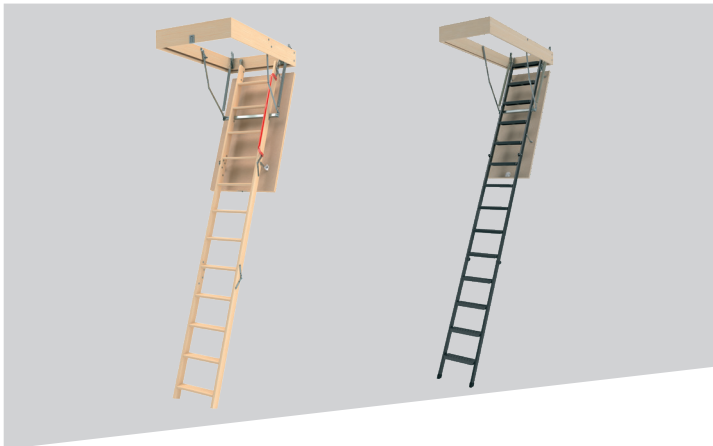

6. WEIGHT CAPACITY

All FAKRO wood ladders start at #350 weight capacity, except LWP which has #300.

All FAKRO metal ladders start at #350 weight capacity.