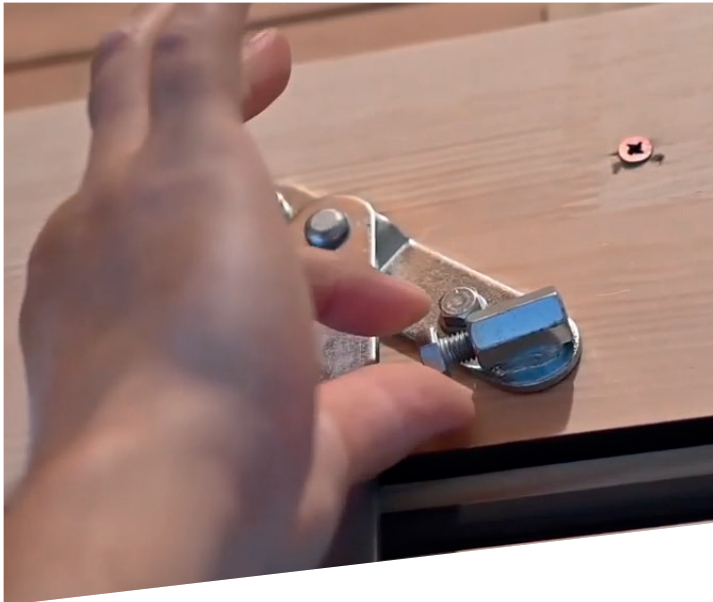

4. SAFER FOOTHOLD

FAKRO has engineered their ladders so that when the unit is open the ladder pivots away from the door panel. This gives the user a deeper and safer foothold when ascending the ladder. With other brands the ladder is stationary and leaves little to no room creating a unsafe footing for the user.

8. HANDRAIL AND WEATHER SEAL

All FAKRO models come equipped with weather seal and a handrail.

9. CEILING HEIGHT ADJUSTMENT

Selected FAKRO models are designed to allow custom ceiling height adjustment post installation. In the event the lower step is not cut exactly correct or the flooring under the stair is changed these custom fit adjusters allow the stair to be alter so you have a fully flush seat when the ladder is extended.