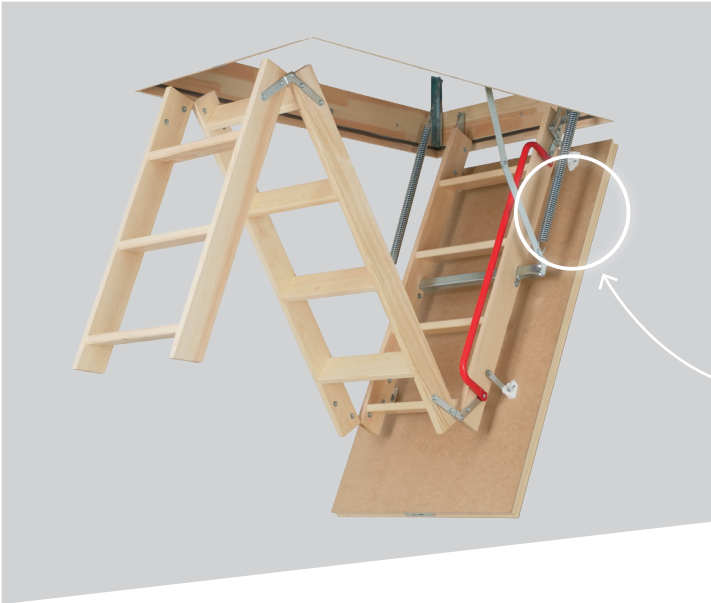

1. UNIVERSAL CEILING FIT

Other than FAKRO every other brand stairs requires the dealer to carry 2 SKU's for each model a 8'9" SKU and a 10" SKU are required. With FAKRO 1 SKU covers both lengths. FAKRO is designed to be trimmed at the lower section to accommodate both lengths.

2. WIDER CLEARANCE ENTRY

FAKRO boast the largest opening between springs of each model better than any other brand attic stair. FAKRO select models mount their spring on the side of the ladder not to the frame.

3. SOFT CLOSE

The number one complaint of any homeowner who uses their attic ladder is when closing the unit you have to hold onto the pull chord to keep it from slamming shut. ALL FAKRO ladders are design to self close 90% then using a control rod the user softly closes and latches the door panel in place.

4. SAFER FOOTHOLD

FAKRO has engineered their ladders so that when the unit is open the ladder pivots away from the door panel. This gives the user a deeper and safer foothold when ascending the ladder. With other brands the ladder is stationary and leaves little to no room creating a unsafe footing for the user.