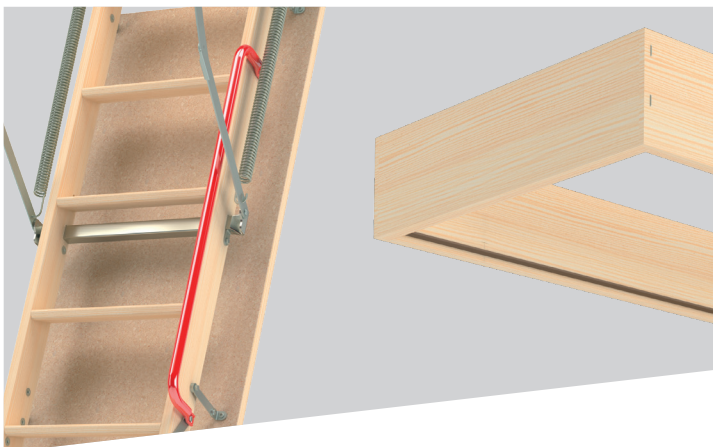

2. WIDER CLEARANCE ENTRY

FAKRO boast the largest opening between springs of each model better than any other brand attic stair. FAKRO select models mount their spring on the side of the ladder not to the frame.

4. SAFER FOOTHOLD

FAKRO has engineered their ladders so that when the unit is open the ladder pivots away from the door panel. This gives the user a deeper and safer foothold when ascending the ladder. With other brands the ladder is stationary and leaves little to no room creating a unsafe footing for the user.

5. CLEAR PACKAGING

FAKRO stairs come packaged in clear plastic wrap. This eliminates damaged boxes, protects the stair from environmental elements, easier for the customer to see the product.

6. WEIGHT CAPACITY

All FAKRO wood ladders start at #350 weight capacity, except LWP which has #300.

All FAKRO metal ladders start at #350 weight capacity.

7. METAL NOT ALUMINIUM

Non Wood FAKRO Ladders are Metal not Aluminum.