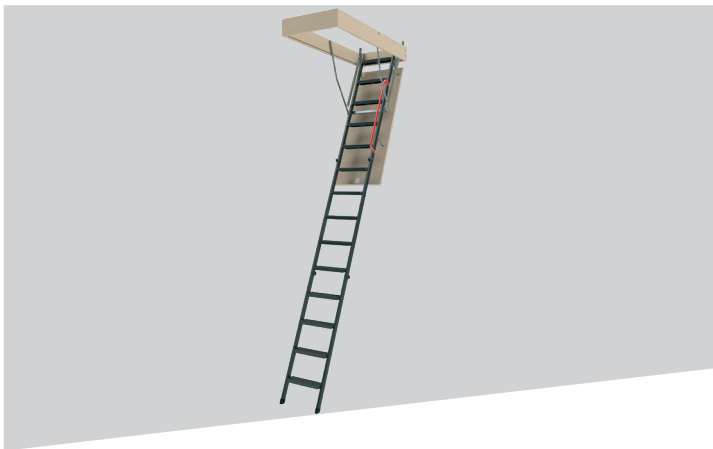

7. METAL NOT ALUMINIUM

Non Wood FAKRO Ladders are Metal not Aluminum.