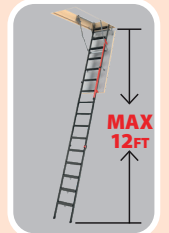

Ladder intended for installation in high ceilings.