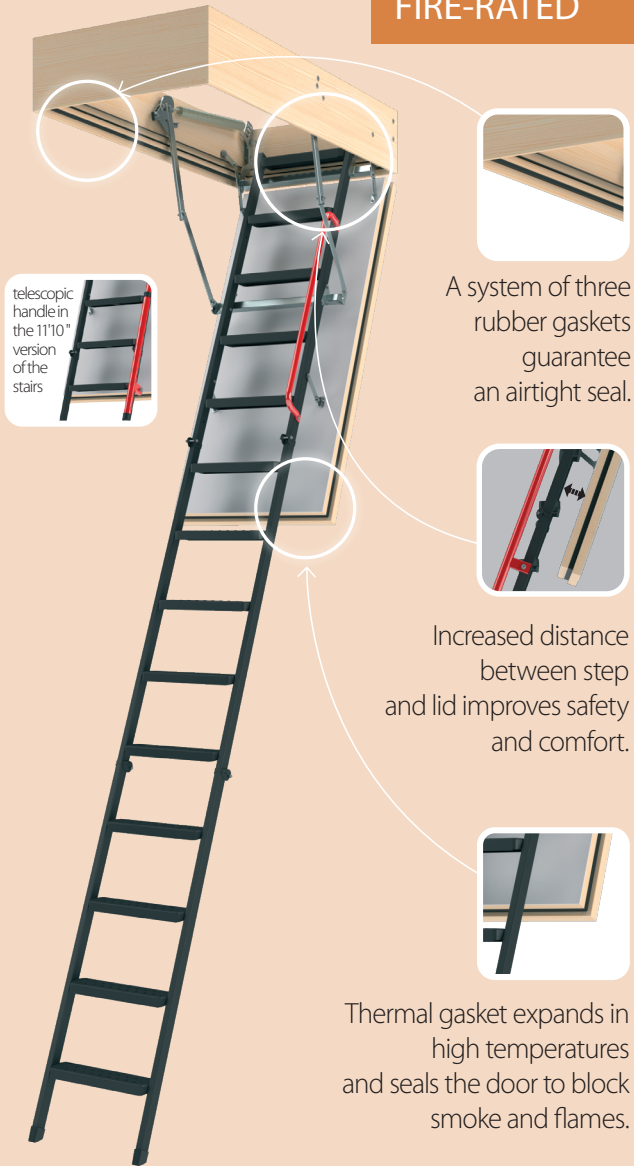

LMF 60

FIRE-RATED