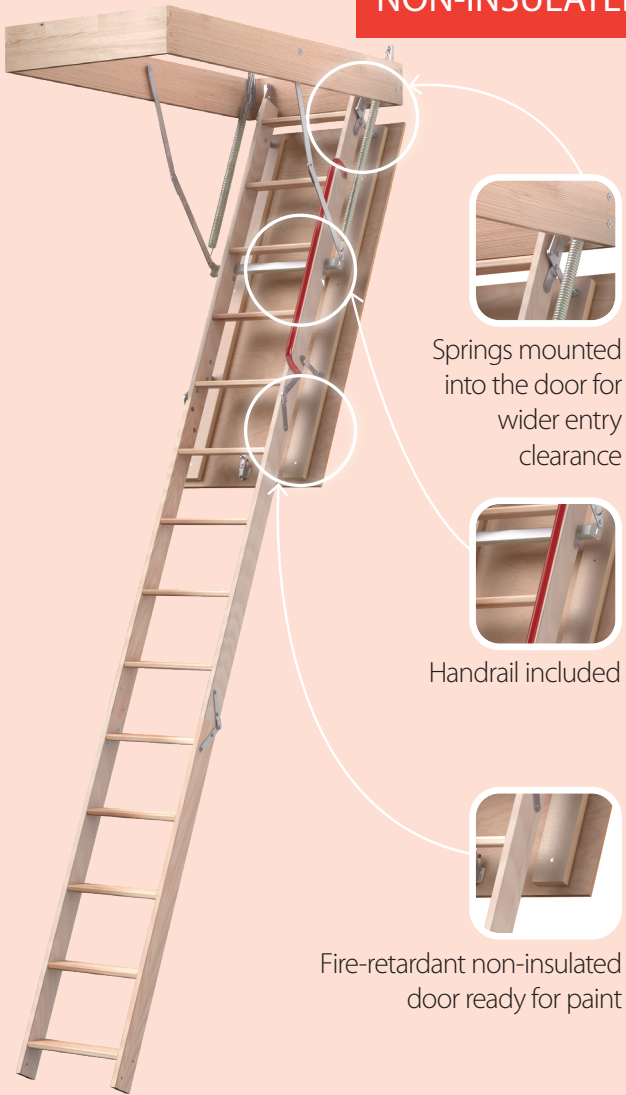

LWF-R NON-INSULATED

Springs mounted into the door for wider entry clearance

Handrail included

Fire-retardant non-insulated door ready for paint