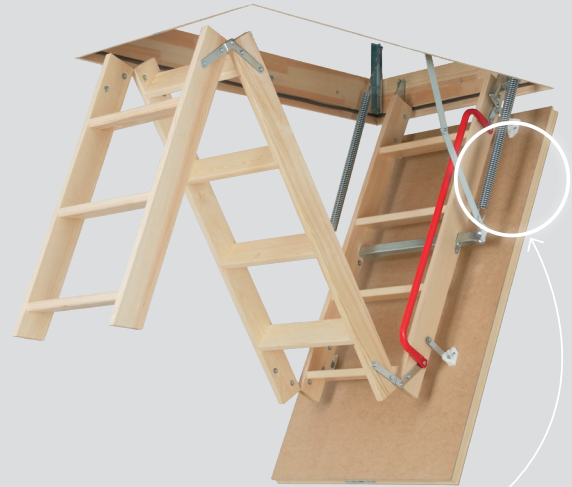

# BENEFITS

for all FAKRO attic ladders

- Universal fit 7'10" – 10'3"
- Available 13 models including thermo-insulated, fire-rated, and scissor type
- 350 – 375 lbs weight capacity
- Springs mounted into the door for wider entry clearance
- Superior quality, affordable, energy-efficient, insulated
- Exact fit and/or retro fit
- Full range of accessories: upper hatch, balustrade, installation brackets
- Fully assembled for easy installation
- Technical support
- Installation videos for each model available online
- 1-2 year warranty

Wider entry clearance /  
Springs mounted to the sides of the ladder

Moving steps away from the hatch makes it possible to place one's foot comfortably on the tread

Dimensions are designed for better comfort and safety