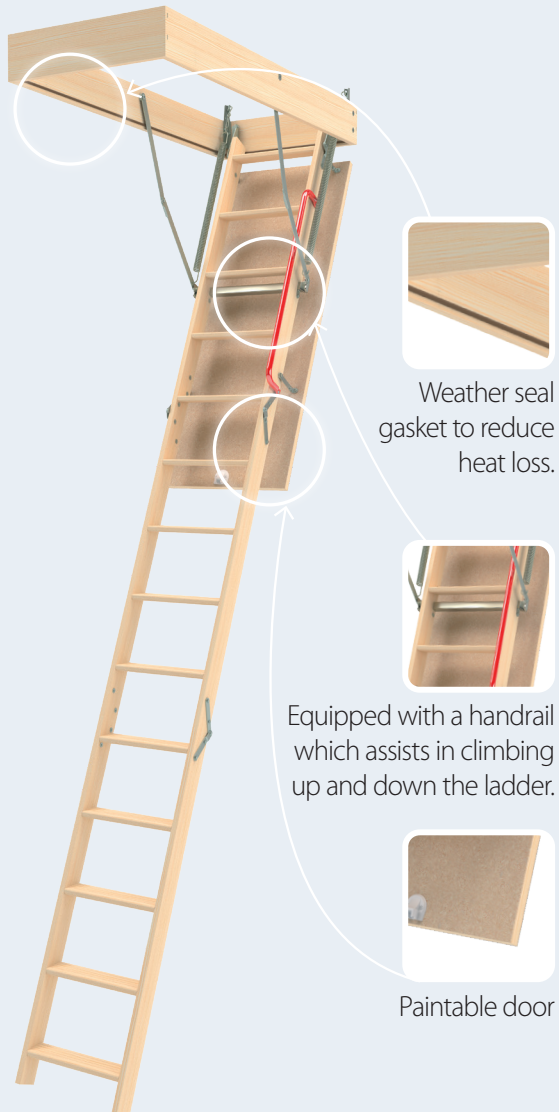

**Features & Benefits  
of FAKRO Premium Attic Ladders**

**FAKRO®**

## LWB

BASIC INSULATED

Weather seal gasket to reduce heat loss.

Equipped with a handrail which assists in climbing up and down the ladder.

Paintable door

## LMB

BASIC INSULATED

Weather seal gasket to reduce heat loss.

Paintable door

The use of the metal ladder with special hinge structure guarantees high durability.

### Common features:

- basic insulated wooden attic ladders
- handrail included
- universal fit 7'10" - 10'1"
- weather seal gasket
- non-slip steps
- fully assembled for easy installation
- springs mounted into the door for wider entry clearance
- 1 year warranty