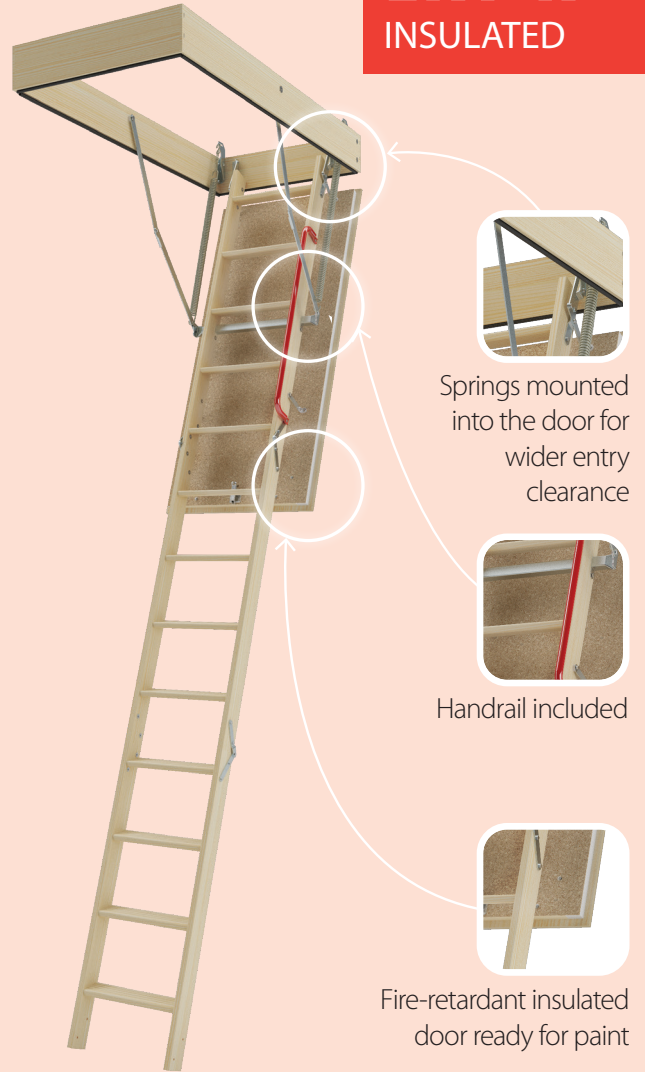

### LWB

- basic insulated wooden attic ladders
- handrail included

### LMB

- basic insulated metal attic ladders
- handrail, plastic ends and control rod included
- system of adjusting the ladder length to the ceiling height after cutting (up to 1 1/2")

**3.7**  
R-value

## LWF-R NON-INSULATED

Springs mounted into the door for wider entry clearance

Handrail included

Fire-retardant non-insulated door ready for paint

## LWF-R INSULATED

Springs mounted into the door for wider entry clearance

Handrail included

Fire-retardant insulated door ready for paint