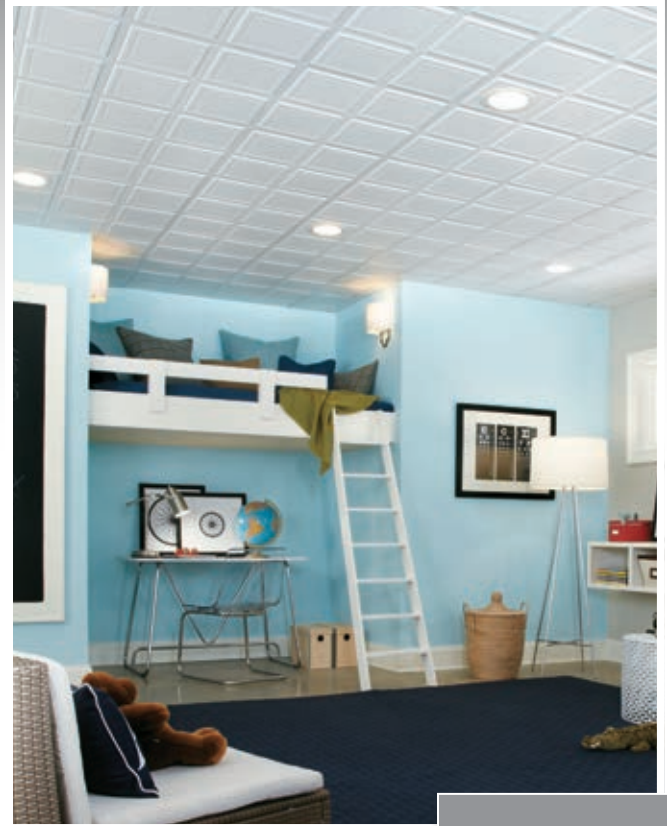

1282BXA EASY ELEGANCE™ SHALLOW COFFER WHITE

BASEMENT

271 SAHARA™

1205 SINGLE RAISED PANEL

1275 WOODHAVEN™ COASTAL WHITE

BASEMENT

480 COUNTRY CLASSIC™ PLANK

BEDROOM

1205 SINGLE RAISED PANEL

1273 WOODHAVEN™ WEATHERED

1139 WOODHAVEN™ WOVEN CHARCOAL GRAY (HEADBOARD)

BED ROOM

1138 WOODHAVEN™ WOVEN WHITE

BEFORE

1201 RAISED PANEL™

AFTER