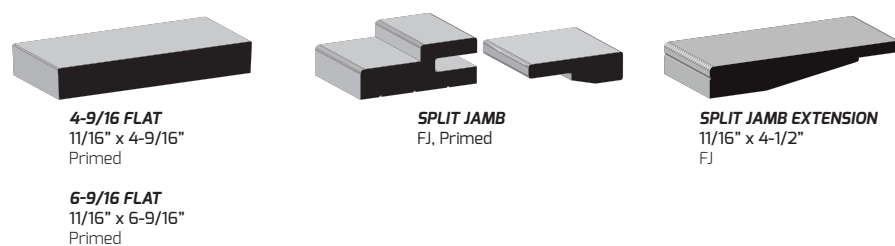

BASE CAP

CHAIR RAIL

DRIP CAP

STOOL

SHOE

ROUNDS

SHINGLE

JOINT MOULD

STOP

BACK BAND

COVE

PANEL/CAP

BRICK MOULD

CORNER

LATTICE

APRON

PICTURE MOULD

S4S BOARDS/ S4S STOCK

CHAIR RAIL BACKER

HEADERS

HAND RAIL

SILL

JAMBS

SCREEN

MULLION

RAKE

NOW AVAILABLE FLEXTRIM

SPECIAL ORDER ONLY

IMAGES REPRESENT STANDARD PROFILES. ACTUAL PROFILES MAY VARY SLIGHTLY.