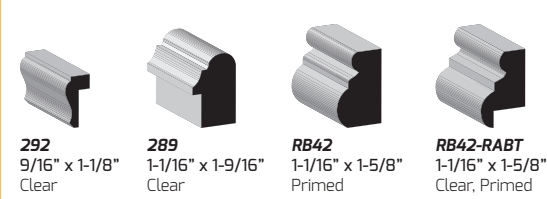

CASING

BASE

CROWN/BED

IMAGES REPRESENT STANDARD PROFILES. ACTUAL PROFILES MAY VARY SLIGHTLY.

BASE CAP

CHAIR RAIL

DRIP CAP

STOOL

SHOE

ROUNDS

SHINGLE

JOINT MOULD

STOP

BACK BAND

COVE

PANEL/CAP