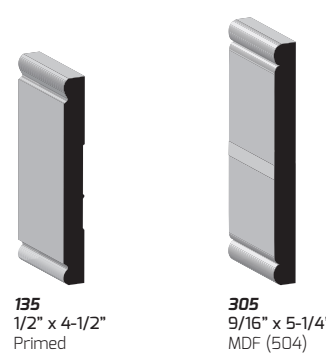

CASING

BASE

CROWN/BED

IMAGES REPRESENT STANDARD PROFILES. ACTUAL PROFILES MAY VARY SLIGHTLY.

BASE CAP

CHAIR RAIL

DRIP CAP

STOOL

BRICK MOULD

CORNER

LATTICE

APRON

PICTURE MOULD

S4S BOARDS/ S4S STOCK

CHAIR RAIL BACKER

HEADERS

IMAGES REPRESENT STANDARD PROFILES. ACTUAL PROFILES MAY VARY SLIGHTLY.