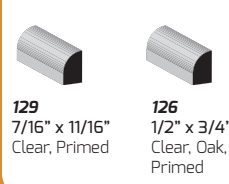

BASE CAP

CHAIR RAIL

DRIP CAP

STOOL

SHOE

ROUNDS

SHINGLE

JOINT MOULD

STOP

BACK BAND

COVE

PANEL/CAP

BRICK MOULD

CORNER

LATTICE

APRON

PICTURE MOULD

S4S BOARDS/ S4S STOCK

CHAIR RAIL BACKER

HEADERS

HAND RAIL

SILL

JAMBS

SCREEN

MULLION

RAKE

NOW AVAILABLE FLEXTRIM

SPECIAL ORDER ONLY

IMAGES REPRESENT STANDARD PROFILES. ACTUAL PROFILES MAY VARY SLIGHTLY.