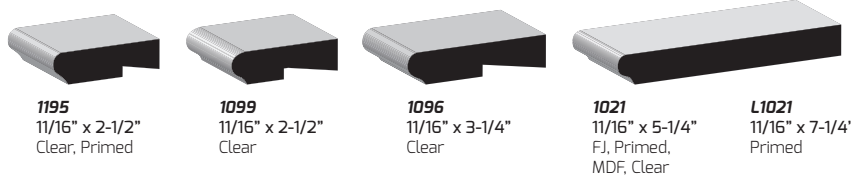

CASING

BASE

CROWN/BED

IMAGES REPRESENT STANDARD PROFILES. ACTUAL PROFILES MAY VARY SLIGHTLY.

BASE CAP

CHAIR RAIL

DRIP CAP

STOOL

SHOE

ROUNDS

SHINGLE

JOINT MOULD

STOP

BACK BAND

COVE

PANEL/CAP