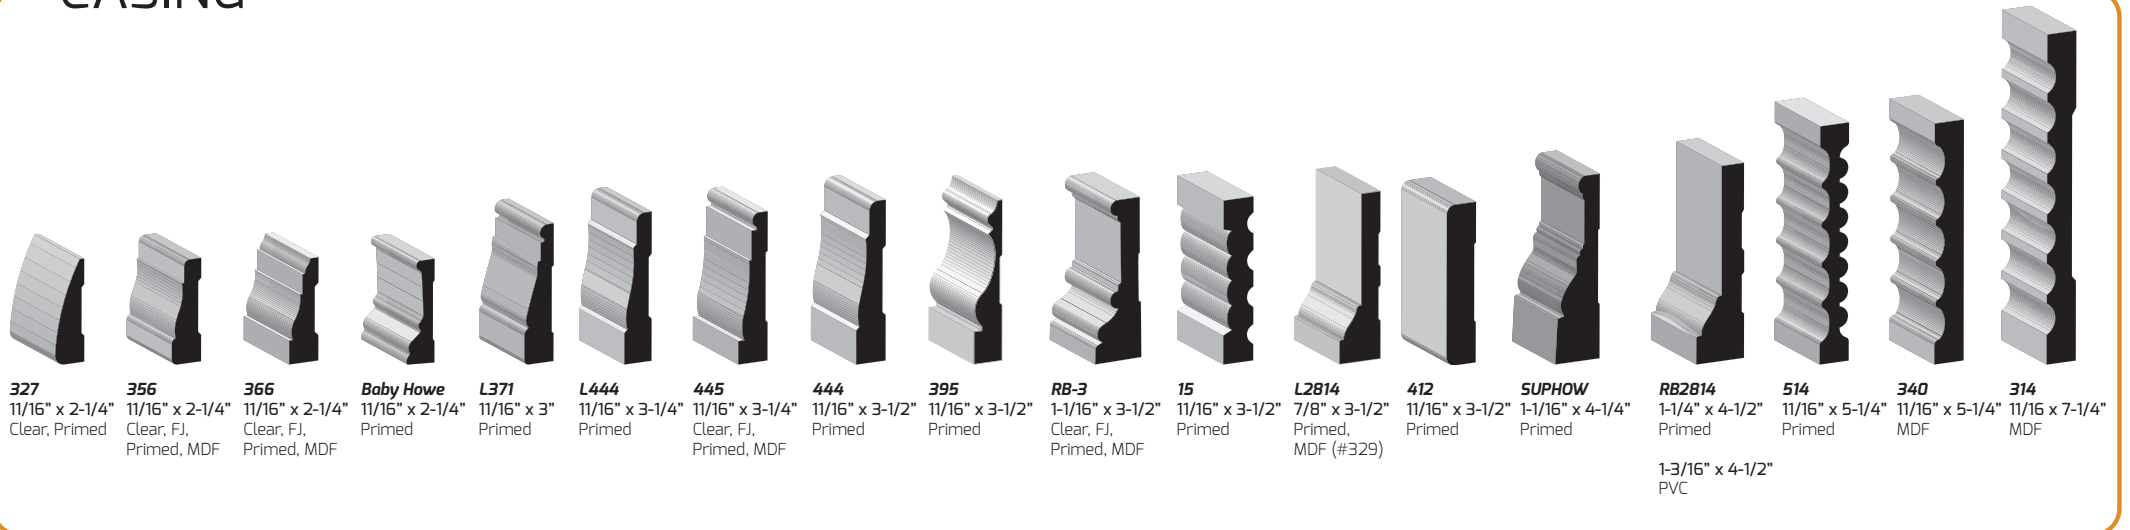

CASING

BASE

CROWN/BED

IMAGES REPRESENT STANDARD PROFILES. ACTUAL PROFILES MAY VARY SLIGHTLY.

BASE CAP

CHAIR RAIL

DRIP CAP

STOOL

SHOE

ROUNDS

SHINGLE

JOINT MOULD

STOP

BACK BAND

COVE

PANEL/CAP

IMAGES REPRESENT STANDARD PROFILES. ACTUAL PROFILES MAY VARY SLIGHTLY.