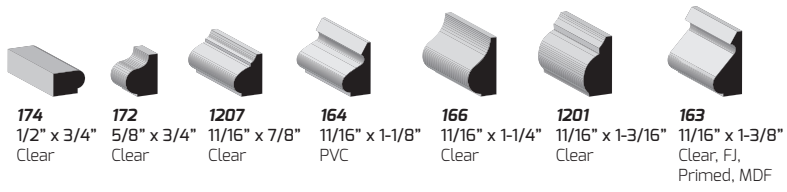

CASING

BASE

CROWN/BED

IMAGES REPRESENT STANDARD PROFILES. ACTUAL PROFILES MAY VARY SLIGHTLY.

BASE CAP

CHAIR RAIL

DRIP CAP

STOOL

SHOE

ROUNDS

SHINGLE

JOINT MOULD

STOP

BACK BAND

COVE

PANEL/CAP