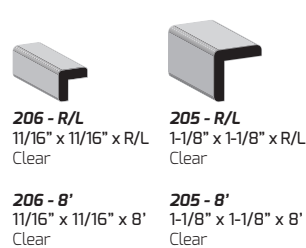

BASE CAP

CHAIR RAIL

DRIP CAP

STOOL

SHOE

ROUNDS

SHINGLE

JOINT MOULD

STOP

BACK BAND

COVE

PANEL/CAP

BRICK MOULD

CORNER

LATTICE

APRON

PICTURE MOULD

S4S BOARDS/ S4S STOCK

CHAIR RAIL BACKER

HEADERS

HAND RAIL

SILL

JAMBS

SCREEN

MULLION

RAKE

NOW AVAILABLE FLEXTRIM

SPECIAL ORDER ONLY

IMAGES REPRESENT STANDARD PROFILES. ACTUAL PROFILES MAY VARY SLIGHTLY.