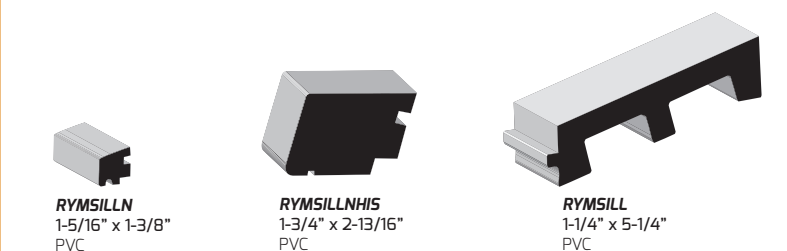

HAND RAIL

SILL