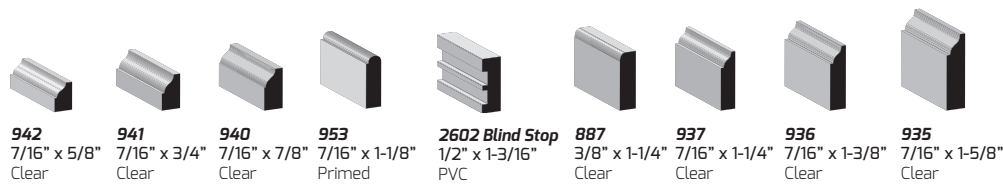

CASING

BASE

CROWN/BED

IMAGES REPRESENT STANDARD PROFILES. ACTUAL PROFILES MAY VARY SLIGHTLY.

BASE CAP

CHAIR RAIL

DRIP CAP

STOOL

SHOE

ROUNDS

SHINGLE

JOINT MOULD

STOP

BACK BAND

COVE

PANEL/CAP