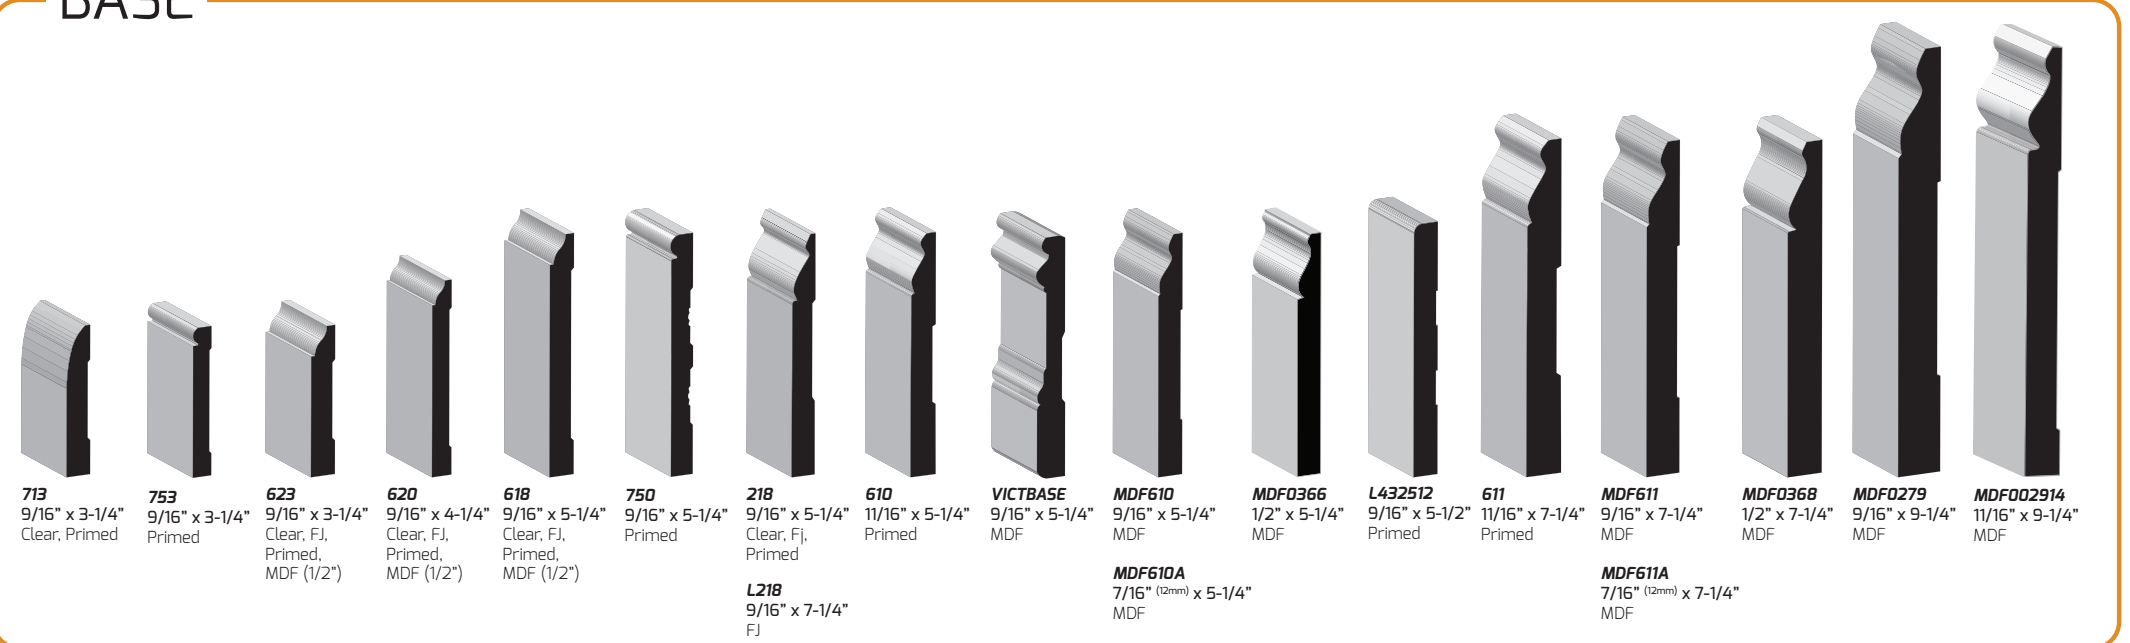

CASING

BASE

CROWN/BED

IMAGES REPRESENT STANDARD PROFILES. ACTUAL PROFILES MAY VARY SLIGHTLY.

BASE CAP

CHAIR RAIL

DRIP CAP

STOOL

SHOE

ROUNDS

SHINGLE

JOINT MOULD

STOP

BACK BAND

COVE

PANEL/CAP