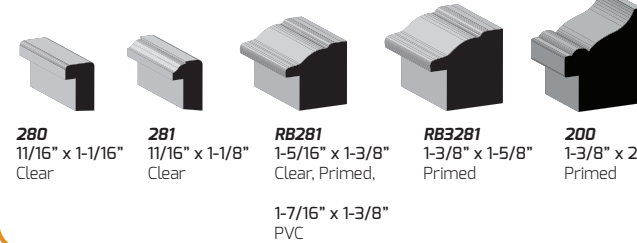

CASING

BASE

CROWN/BED

IMAGES REPRESENT STANDARD PROFILES. ACTUAL PROFILES MAY VARY SLIGHTLY.

BASE CAP

CHAIR RAIL

DRIP CAP

STOOL

SHOE

ROUNDS

SHINGLE

JOINT MOULD

STOP

BACK BAND

COVE

PANEL/CAP