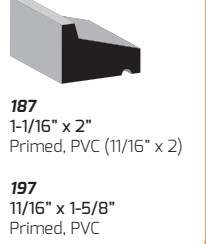

CASING

BASE

CROWN/BED

IMAGES REPRESENT STANDARD PROFILES. ACTUAL PROFILES MAY VARY SLIGHTLY.

BASE CAP

CHAIR RAIL

DRIP CAP

STOOL