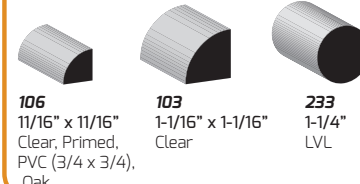

CASING

BASE

CROWN/BED

IMAGES REPRESENT STANDARD PROFILES. ACTUAL PROFILES MAY VARY SLIGHTLY.

BASE CAP

CHAIR RAIL

DRIP CAP

STOOL

SHOE

ROUNDS

SHINGLE

JOINT MOULD

STOP

BACK BAND

COVE

PANEL/CAP