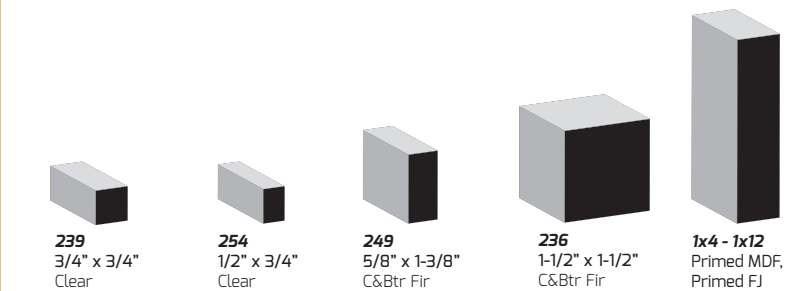

BASE CAP

CHAIR RAIL

DRIP CAP

STOOL

SHOE

ROUNDS

SHINGLE

JOINT MOULD

STOP

BACK BAND

COVE

PANEL/CAP

BRICK MOULD

CORNER

LATTICE

APRON

PICTURE MOULD

S4S BOARDS/ S4S STOCK

CHAIR RAIL BACKER

HEADERS

HAND RAIL

SILL

JAMBS

SCREEN

MULLION

RAKE

NOW AVAILABLE FLEXTRIM

SPECIAL ORDER ONLY

IMAGES REPRESENT STANDARD PROFILES. ACTUAL PROFILES MAY VARY SLIGHTLY.