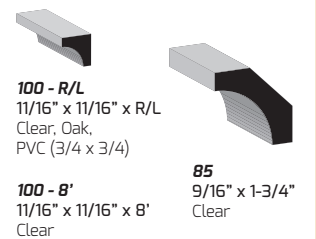

CASING

BASE

CROWN/BED

IMAGES REPRESENT STANDARD PROFILES. ACTUAL PROFILES MAY VARY SLIGHTLY.

BASE CAP

CHAIR RAIL

DRIP CAP

STOOL

SHOE

ROUNDS

SHINGLE

JOINT MOULD

STOP

BACK BAND

COVE

PANEL/CAP