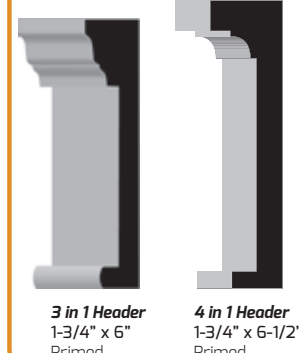

CASING

BASE

CROWN/BED

IMAGES REPRESENT STANDARD PROFILES. ACTUAL PROFILES MAY VARY SLIGHTLY.

BASE CAP

CHAIR RAIL

DRIP CAP

STOOL

BRICK MOULD

CORNER

LATTICE

APRON

PICTURE MOULD

S4S BOARDS/ S4S STOCK

CHAIR RAIL BACKER

HEADERS

IMAGES REPRESENT STANDARD PROFILES. ACTUAL PROFILES MAY VARY SLIGHTLY.