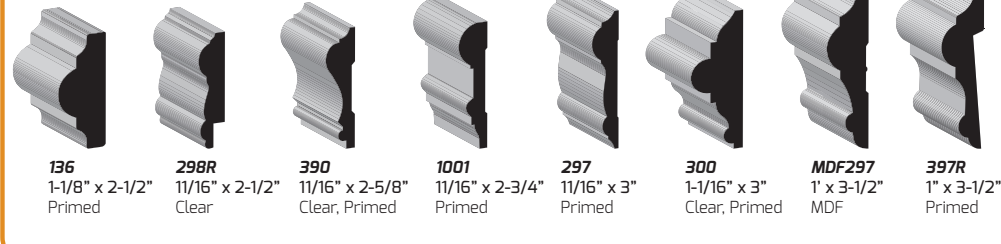

CASING

BASE

CROWN/BED

IMAGES REPRESENT STANDARD PROFILES. ACTUAL PROFILES MAY VARY SLIGHTLY.

BASE CAP

CHAIR RAIL

DRIP CAP

STOOL

SHOE

ROUNDS

SHINGLE

JOINT MOULD

STOP

BACK BAND

COVE

PANEL/CAP