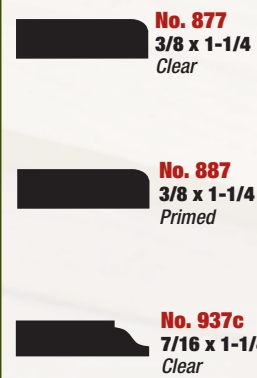

U.S. L U M B E R

MOBILE MILLWORK

Crown Mould

Base Mould

Casing & Trim

Stop

Outside Corner

Joint Mould