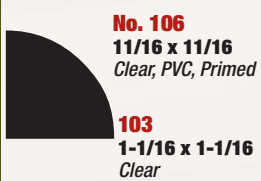

Quarter Round