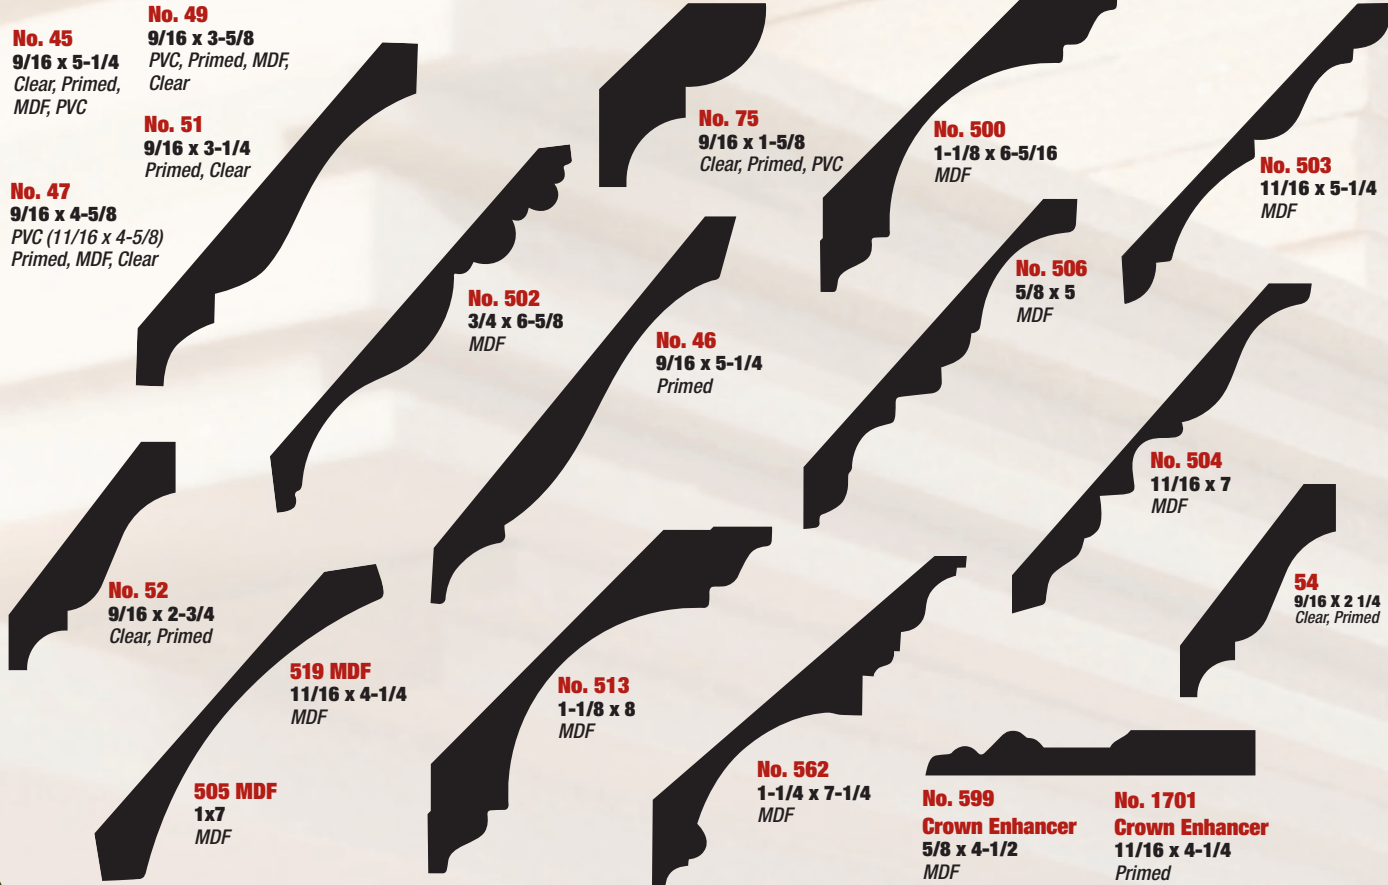

U.S. L U M B E R

MOBILE MILLWORK

Crown Mould

Base Mould

Casing & Trim

Stop

Outside Corner

Joint Mould

Quarter Round

Cove

Screen

S4S Boards

Chair Rail & Panel Mould

Back Band

Base Shoe

Handrail