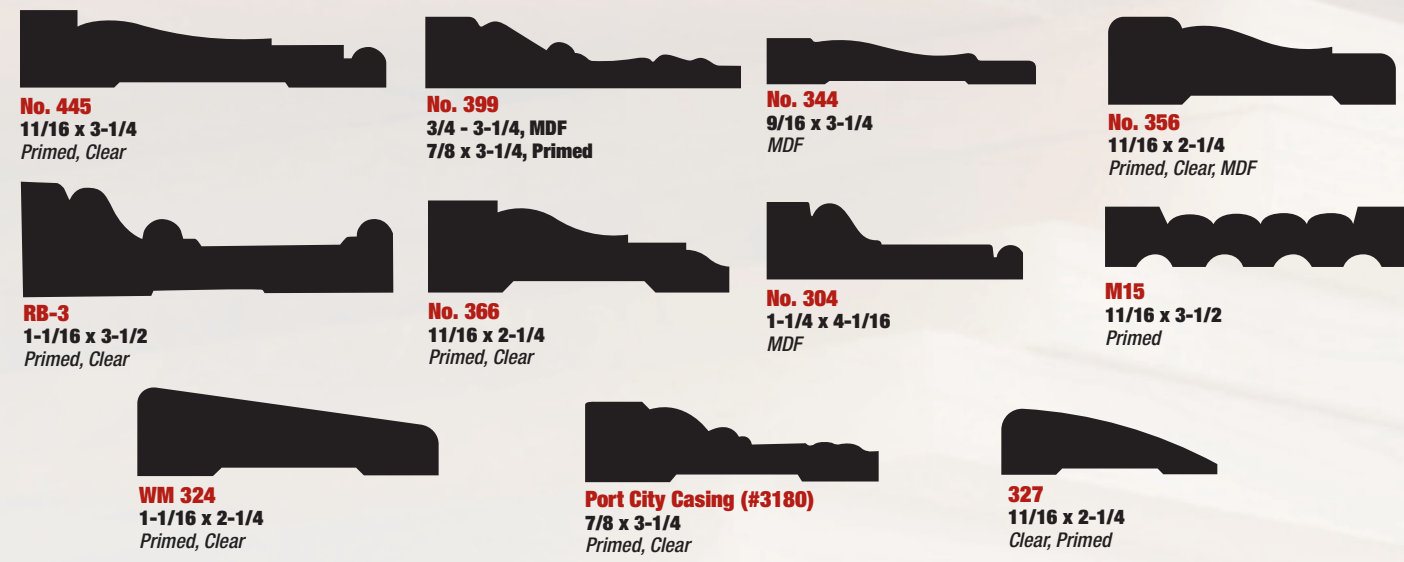

U.S. L U M B E R

MOBILE MILLWORK

Crown Mould

Base Mould

Casing & Trim

Stop

Outside Corner

Joint Mould

Quarter Round

Cove

Screen

S4S Boards

Chair Rail & Panel Mould

Back Band

Base Shoe

Handrail