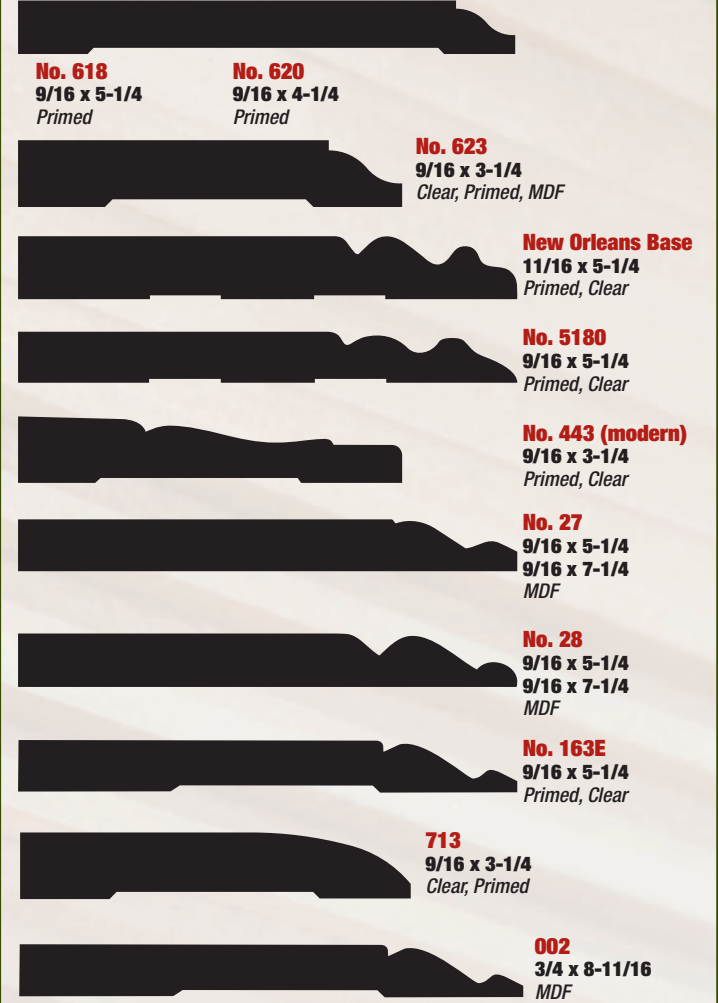

U.S. L U M B E R

MOBILE MILLWORK

Crown Mould

Base Mould

Casing & Trim

Stop

Outside Corner

Joint Mould