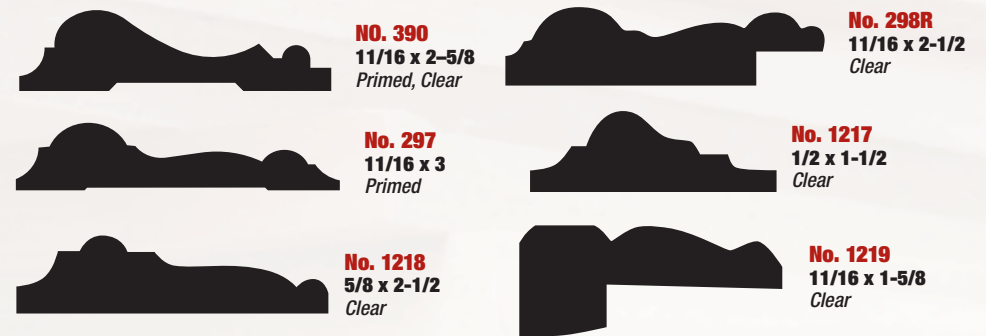

Quarter Round

Cove

Screen

S4S Boards

Chair Rail & Panel Mould

Back Band

Base Shoe

Handrail