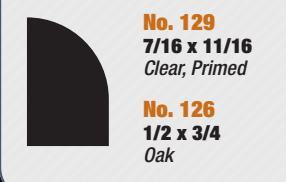

Screen

Quarter Round

Handrail

Drip Cap

Chamfer

Base Shoe

Back Band

Base Cap