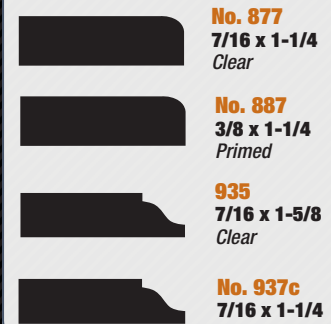

Stop

Picture Mould

Outside Corner

Brick Mould

S4S Square

Full Round

Mull

Jambs