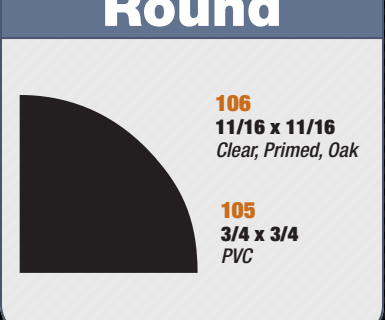

Quarter Round