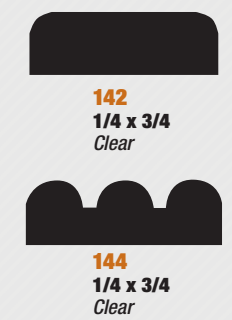

U.S. L U M B E R

MOBILE MILLWORK

Crown Mould

Casing & Trim

Base Mould

Chair Rail & Panel Mould

S4S Boards

Cove

Stop

Picture Mould

Outside Corner

Brick Mould

S4S Square

Full Round

Mull

Jambs

Screen

Quarter Round

Handrail

Drip Cap

Chamfer

Base Shoe

Back Band

Base Cap

Window Stool

Lattice

U.S. LUMBER