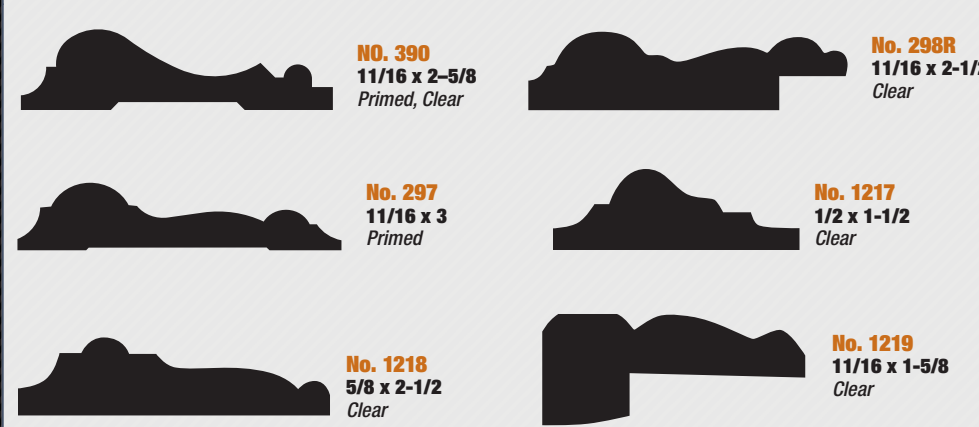

U.S. L U M B E R

MOBILE MILLWORK

Crown Mould

Casing & Trim

Base Mould

Chair Rail & Panel Mould

S4S Boards

Cove