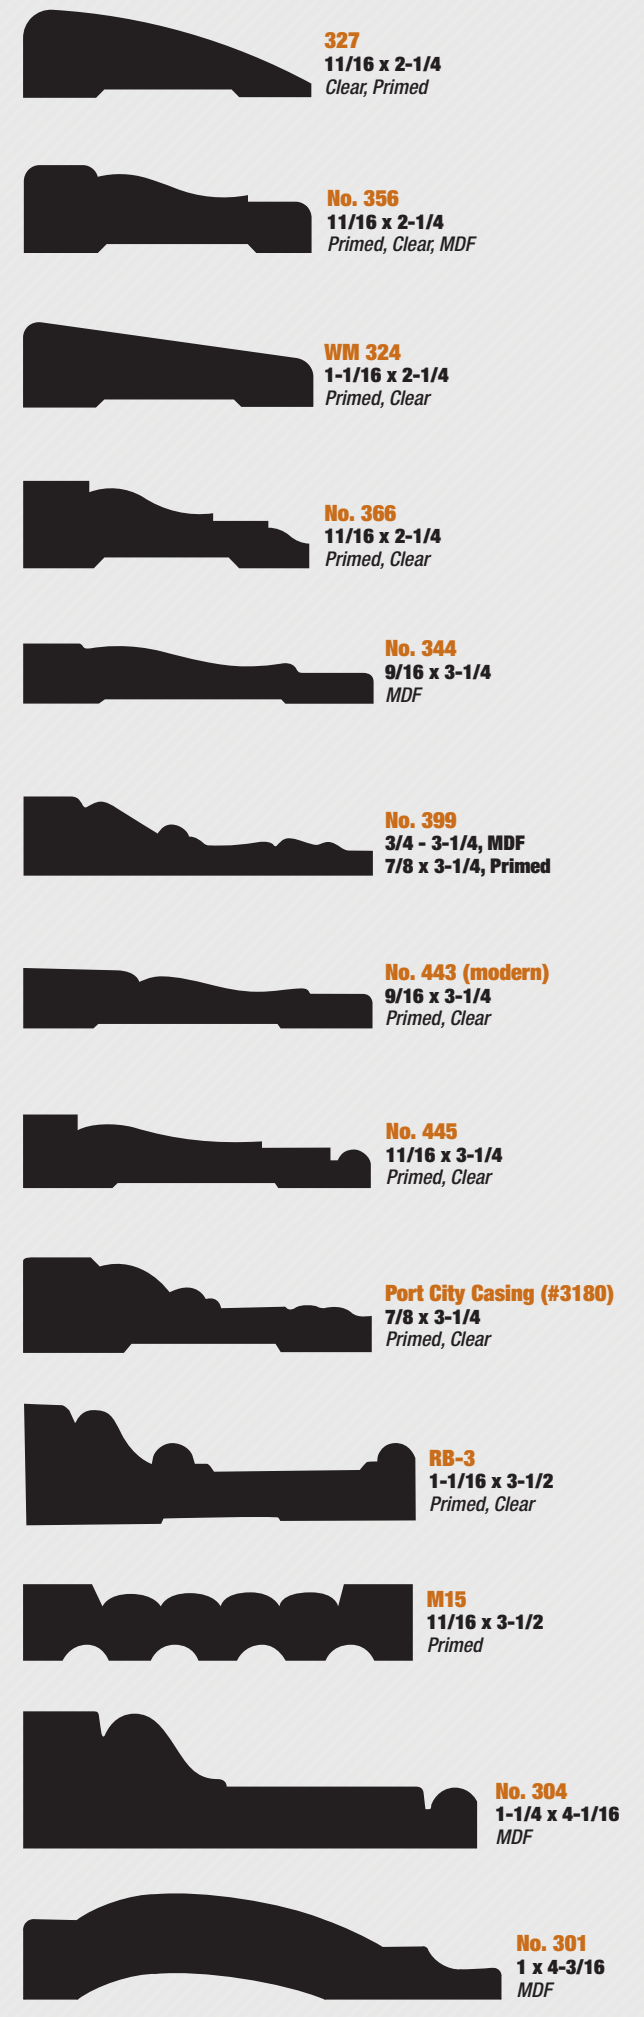

U.S. L U M B E R

MOBILE MILLWORK

Crown Mould

Casing & Trim

Base Mould

Chair Rail & Panel Mould

S4S Boards

Cove

Stop

Picture Mould

Outside Corner

Brick Mould

S4S Square

Full Round

Mull

Jambs