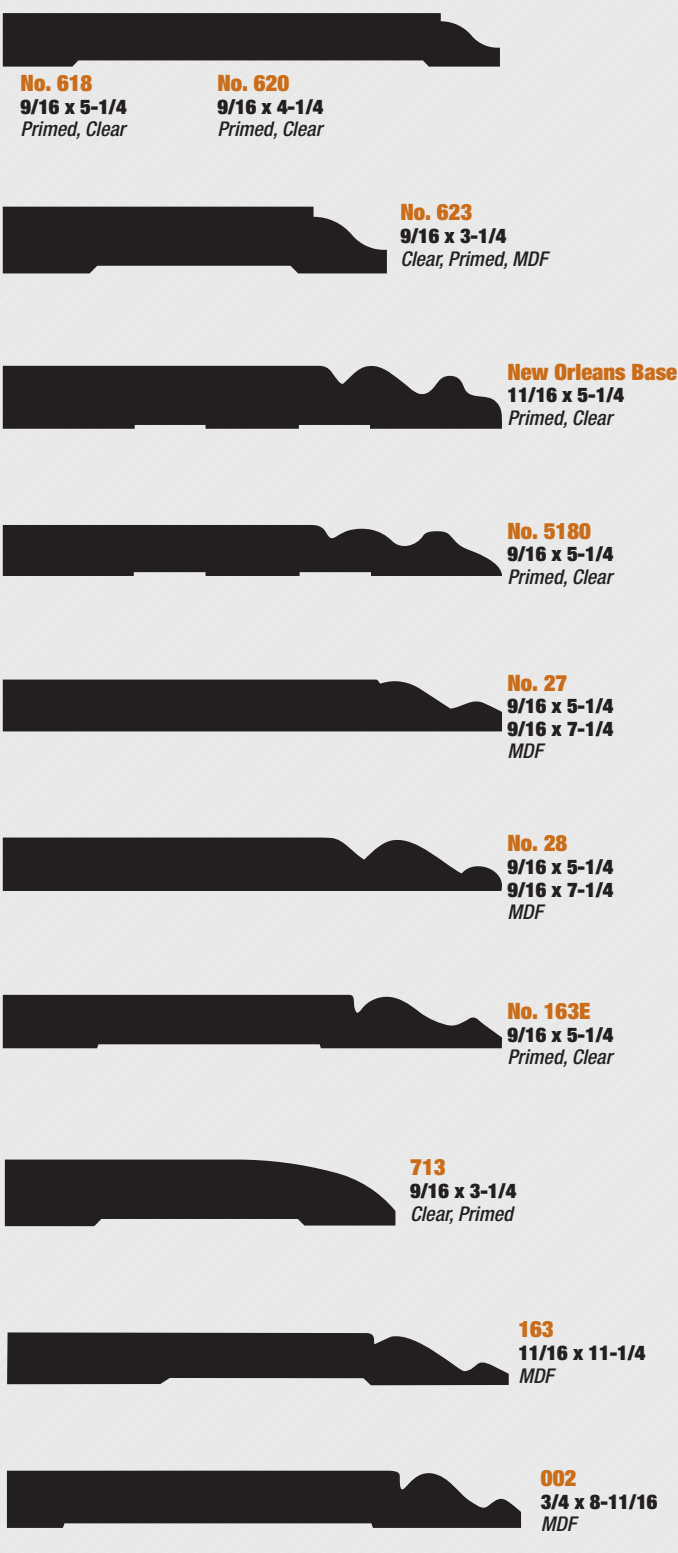

U.S. L U M B E R

MOBILE MILLWORK

Crown Mould

Casing & Trim

Base Mould

Chair Rail & Panel Mould

S4S Boards

Cove

Stop

Picture Mould

Outside Corner

Brick Mould

S4S Square

Full Round

Mull

Jambs

Screen

Quarter Round

Handrail

Drip Cap

Chamfer

Base Shoe

Back Band

Base Cap

Window Stool

Lattice

U.S. LUMBER